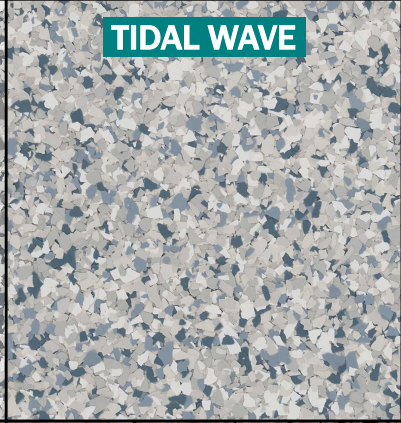

NIGHTFALL

ORBIT

OUTBACK

QUICKSILVER

RAVEN

SHORELINE

STONEHENGE

TIDAL WAVE

WOMBAT

DOLERITE

AGATE

SHALE

BLACK

GRANITE

TRUE BLUE

WHITE