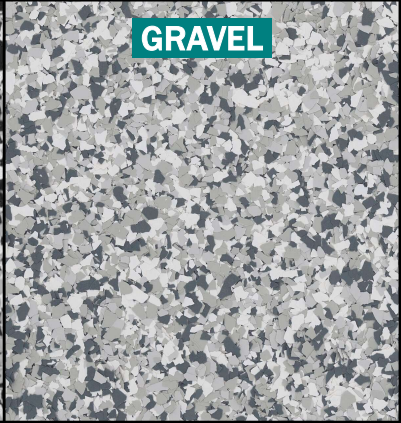

BASALT

BEAN / SABLE

CABIN FEVER

CREEKBED

DOMINO

GRAVEL

GUNFLINT TRAIL

MADRAS

NIGHTFALL

ORBIT

OUTBACK

QUICKSILVER

RAVEN

SHORELINE

STONEHENGE

TIDAL WAVE

WOMBAT

DOLERITE

AGATE

SHALE

BLACK

GRANITE

TRUE BLUE

WHITE