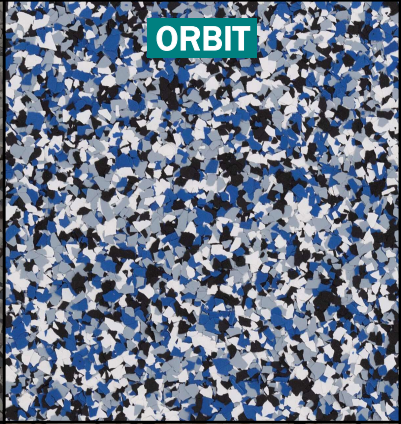

NIGHTFALL

ORBIT

OUTBACK

QUICKSILVER

RAVEN

SHORELINE

STONEHENGE

TIDAL WAVE

WOMBAT

DOLERITE

AGATE

SHALE

BLACK

GRANITE

TRUE BLUE

WHITE