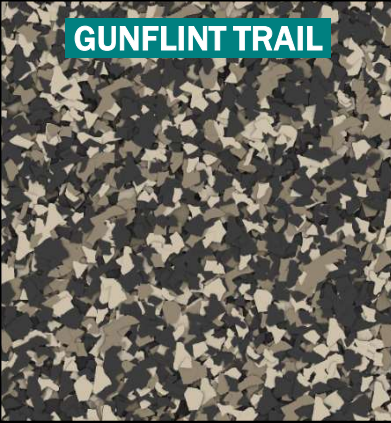

BASALT

BEAN / SABLE

CABIN FEVER

CREEKBED

DOMINO

GRAVEL

GUNFLINT TRAIL

MADRAS