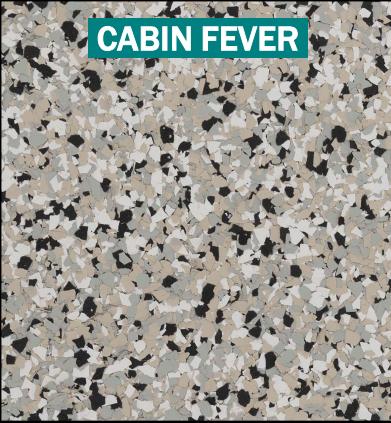

BASALT

BEAN / SABLE

CABIN FEVER

CREEKBED

DOMINO

GRAVEL

GUNFLINT TRAIL

MADRAS

NIGHTFALL

ORBIT

OUTBACK

QUICKSILVER

RAVEN

SHORELINE

STONEHENGE

TIDAL WAVE

WOMBAT

DOLERITE

AGATE

SHALE

BLACK

GRANITE

TRUE BLUE

WHITE