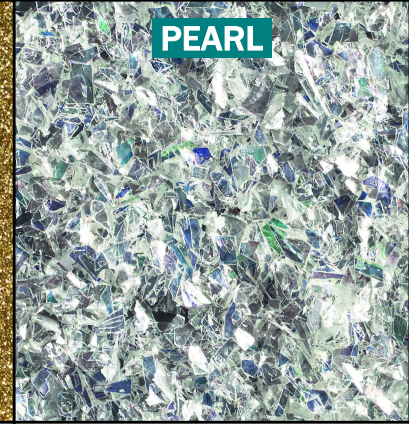

WOMBAT

DOLERITE

AGATE

SHALE

BLACK

GRANITE

TRUE BLUE

WHITE

ORANGE

PRIMARY YELLOW

RED

LIME

AFRICAN VIOLET

SILVER GLITTER

GOLD GLITTER

PEARL