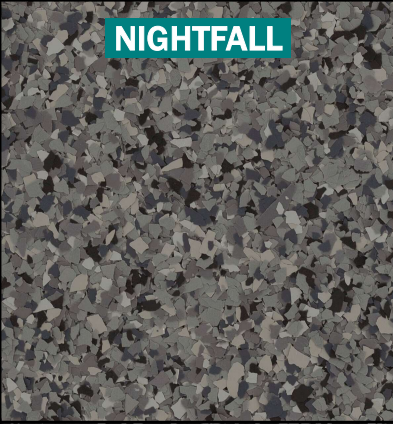

BASALT

BEAN / SABLE

CABIN FEVER

CREEKBED

DOMINO

GRAVEL

GUNFLINT TRAIL

MADRAS

NIGHTFALL

ORBIT

OUTBACK

QUICKSILVER

RAVEN

SHORELINE

STONEHENGE

TIDAL WAVE

WOMBAT

DOLERITE

AGATE

SHALE

BLACK

GRANITE

TRUE BLUE

WHITE