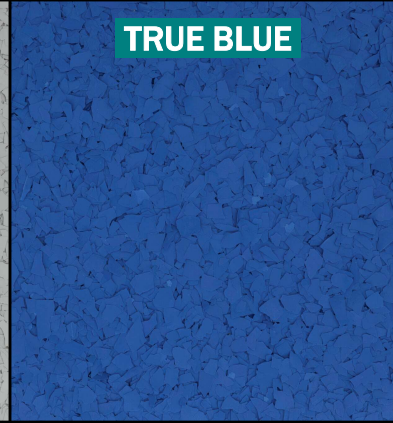

WOMBAT

DOLERITE

AGATE

SHALE

BLACK

GRANITE

TRUE BLUE

WHITE

ORANGE

PRIMARY YELLOW

RED

LIME

AFRICAN VIOLET

SILVER GLITTER

GOLD GLITTER

PEARL