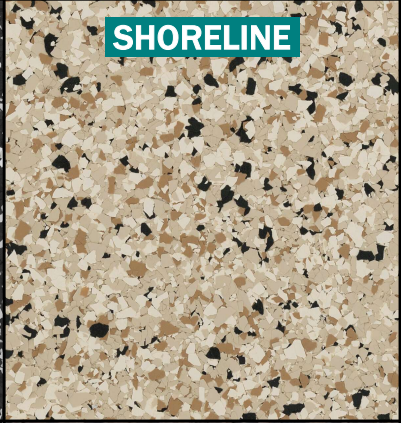

NIGHTFALL

ORBIT

OUTBACK

QUICKSILVER

RAVEN

SHORELINE

STONEHENGE

TIDAL WAVE

WOMBAT

DOLERITE

AGATE

SHALE

BLACK

GRANITE

TRUE BLUE

WHITE